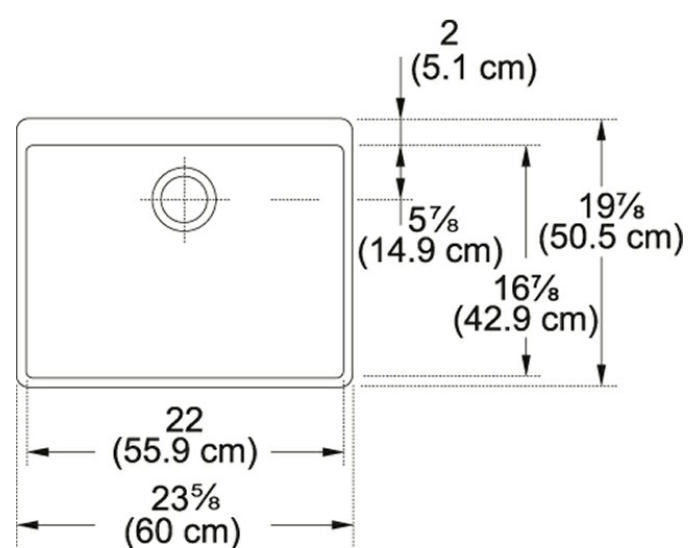

Product Picture

Technical Drawing

Product Dimensions

Length overall	23 5/8"
Width overall	19 7/8"
Depth Overall	7 7/8"
Length of large bowl	22"
Width of large bowl	16 7/8"
Depth of large bowl	7 1/8"
Minimum Cabinet Size	27"

General Information

Type of Material	Fireclay
Number of Bowls	1
Installation Clips	No
Cut-Out Template	No
Where to buy	Showroom

Article Numbers

FUN#	130.0066.196
US Part Number	MHK110-24WH