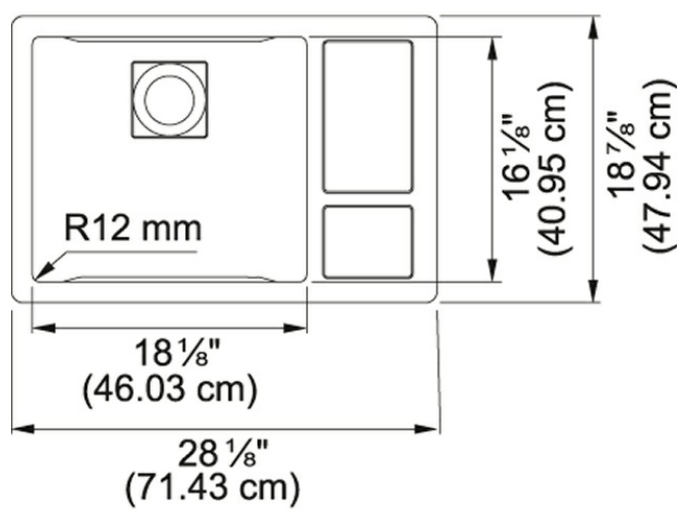

Technical Drawing

General Information

Number of Bowls	1
Where to buy	Showroom

Article Numbers

FUN#	122.0435.450
US Part Number	CUX11018-W