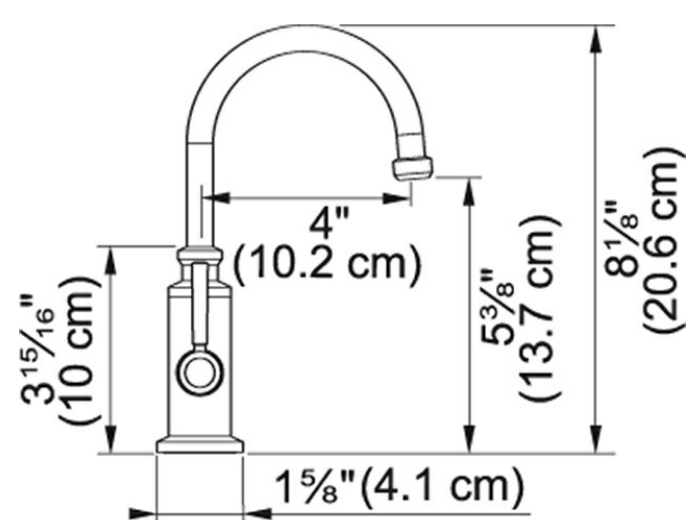

Available Finishes: Polished Chrome, Matte Black, Satin Nickel, Satin Brass

Product Picture

Technical Drawing

Product Information

Version	Hot Water Dispenser
Flow Rate	0.5 gpm
Spray Type	Stream
Faucet Operation	Side Lever
Spout Swivel Range	360 °
Where to buy	Showroom
Countertop hole diameter	32