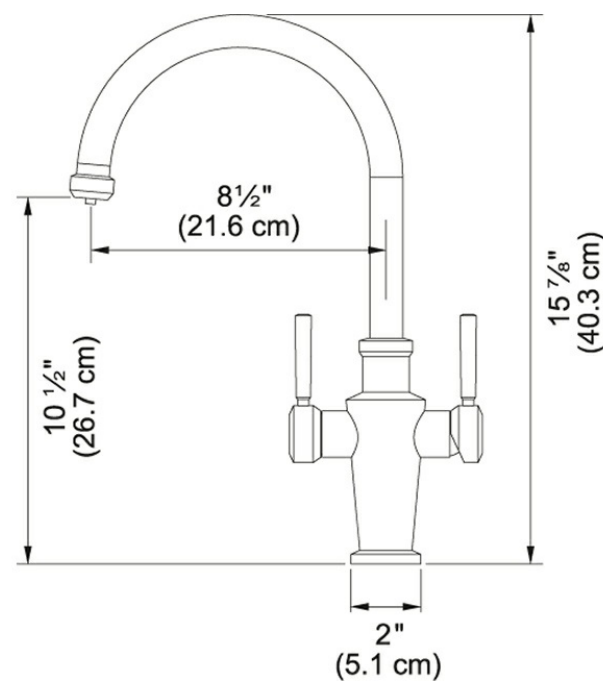

Product Picture

Technical Drawing

Product Information

Version	Hot & Filtered Cold Water Dispenser
Spray Type	Full and Stream Spray
Faucet Operation	2 Handle Mixer
Flow Rate	1.75 gpm
Cartridge	28mm Ceramic Cartridge
Where to buy	Showroom
Countertop hole diameter	1 3/8"