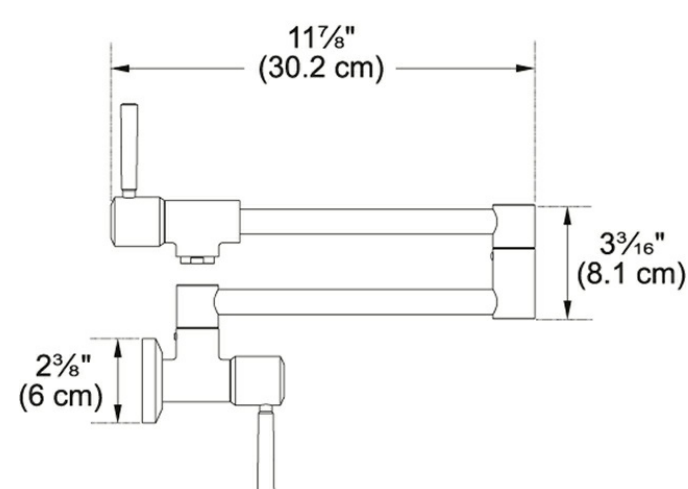

Product Picture

Technical Drawing

Product Information

Version	Wall Mounted Pot Filler
Spray Type	Full Stream
Faucet Operation	2 Handle Mixer
Flow Rate	2.2 gpm
Cartridge	1/2" Ceramic Cartridge
Where to buy	Showroom