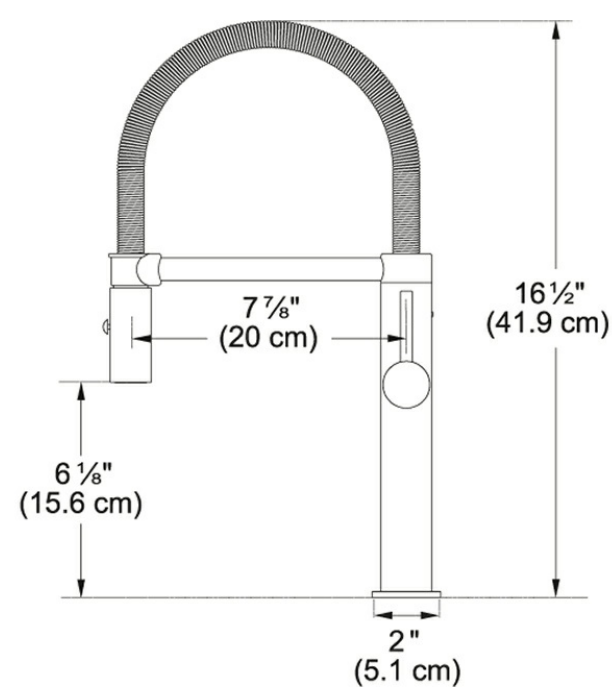

Pescara FFPD4400 Polished Chrome

The clean design and detailed craftsmanship make Franke's Pescara faucet line ideal for those who savor simplicity. Pescara faucets feature a level of functionality and performance that maximizes usability for the home chef or kitchen connoisseur. A truly successful design that is not only visually impressive, but also sets new standards in terms of usability. The pull-down spray fits perfectly in your hand and the switch between full and needle spray can be operated intuitively – a perfect combination of design, ergonomics and functionality.

Product Picture

Technical Drawing

Product Information

Version	SEMI-PRO L
Spray Type	Spray & Stream
Faucet Operation	Side Lever
Flow Rate	1.75 gpm
Cartridge	28mm Ceramic Cartridge
Where to buy	Showroom
Countertop hole diameter	1 3/8"