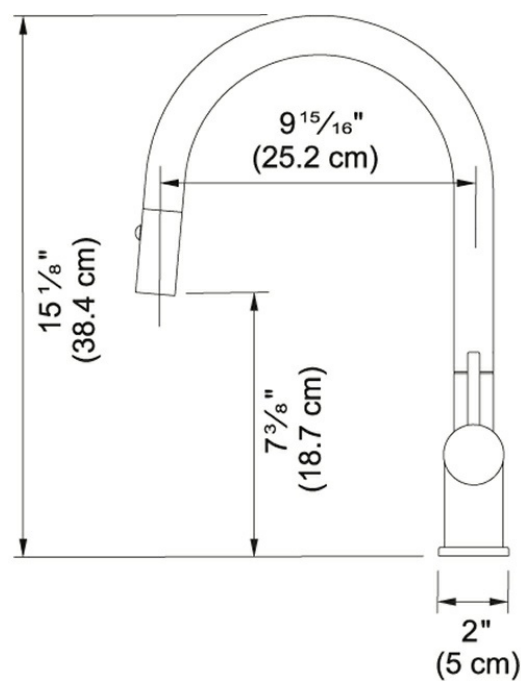

Technical Drawing

Product Information

Version	Pull-Down Spray
Spray Type	Spray & Stream
Faucet Operation	Side Lever
Flow Rate	1.75 gpm
Cartridge	35mm Ceramic Cartridge
Countertop hole diameter	1 3/8"

Article Numbers