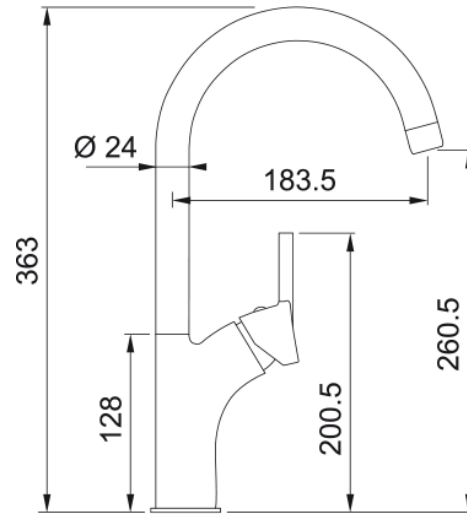

Lucido Swivel | 115.0432.877

Technical Data

Product Information

Spout version	J - spout
Color	Chrome
Type of material	Brass

Dimensions

Tap hole diameter	35 mm
Cartridge dimension	35 mm

Installation

Fixation type	1 bolt
Water supply hose connection	3/8"
Water supply hose length	350 mm

Product specifications

Pressure	High Pressure
Version	Swivel
Tap operation	side lever
Tap rotation	360°

Article Number

Product brand	FRANKE
Product family	Smart
Model range	Truk

Properties

Eco water saving	no
Type of aerator	Honeycomb