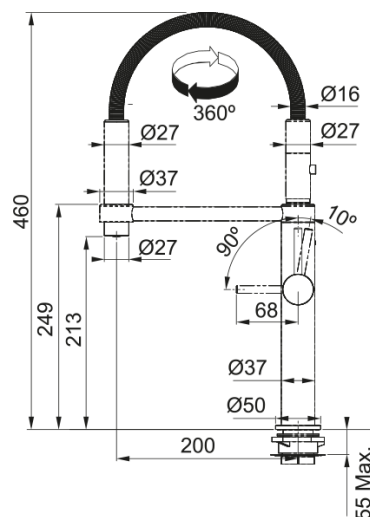

## Pescara 360' Professional | 115.0393.976

Pescara 360' Professional Chrome finish. Overall height 460mm, 10/90 Degree handle movement, with flexible steel spring hose, magnetic docking hand spray holder and dual spray function. 15 Year warranty on body construction.

### Dimensions

Height overall	460.0
Tap hole diameter	35 mm
Cartridge dimension	28 mm

### Installation

Fixation type	shank
Water supply hose connection	3/8"
Water supply hose length	450 mm

### Product specifications

Pressure	High Pressure
Version	Spray
Tap operation	side lever
Tap rotation	360°
Mixed water flowrate @3bars	9.7