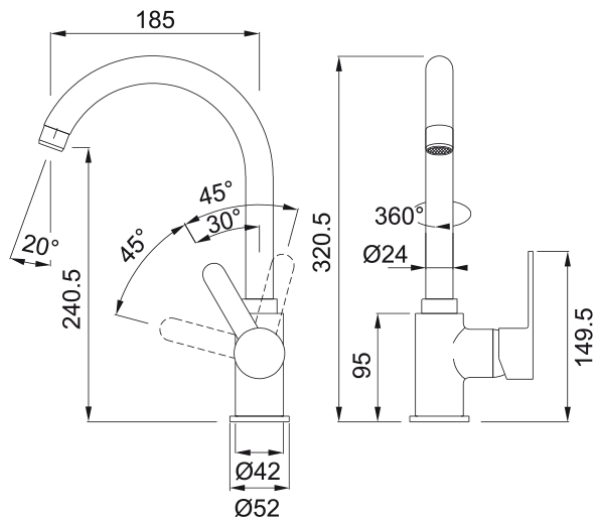

Highrise Swivel | 115.0193.183

Technical Data

Product Information

Spout version	J - spout
Color	Chrome
Type of material	Brass

Dimensions

Tap hole diameter	35 mm
Cartridge dimension	35 mm

Installation

Fixation type	1 bolt
Water supply hose connection	3/8"
Water supply hose length	350 mm

Product specifications

Pressure	High Pressure
Version	Swivel
Tap operation	side lever
Tap rotation	360°

Article Number

Product brand	FRANKE
Product family	Smart
Model range	Highrise

Properties

Eco water saving	no
Type of aerator	Honeycomb