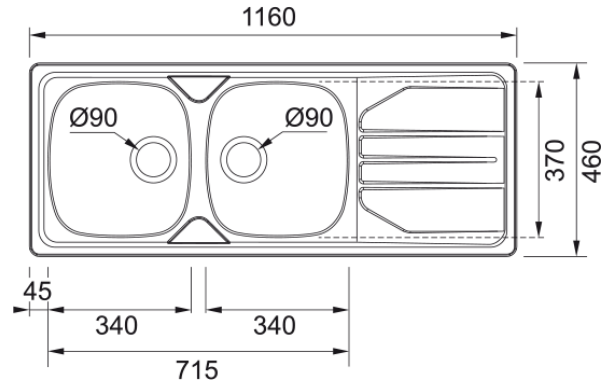

Nouveau NVN621 | 101.0312.026

Technical Data

Product Information

Sink type	Sink (w/ drainer)
Type of material	Stainless steel
Number of bowls	2
Color	Steel
Finish	Stainless steel unbrushed

Dimensions

External size: right to left	1160.0
External size: front to back	460.0
Bowl 1 size: right to left	343.0
Bowl 1 size: front to back	370.0
Bowl 1: depth	145.0
Bowl 2 size: right to left	343.0
Bowl 2 size: front to back	370.0
Bowl 2: depth	145.0
Cutout inset: right to left	1136.0
Cutout inset: front to back	436.0

Installation

Minimum cabinet size	80 cm

Product specifications

Installation type	inset
Waste outlet	3 1/2"
Position of drainer	Reversible

Article Number

Product brand	FRANKE
Product family	None
Model range	Nouveau

Properties