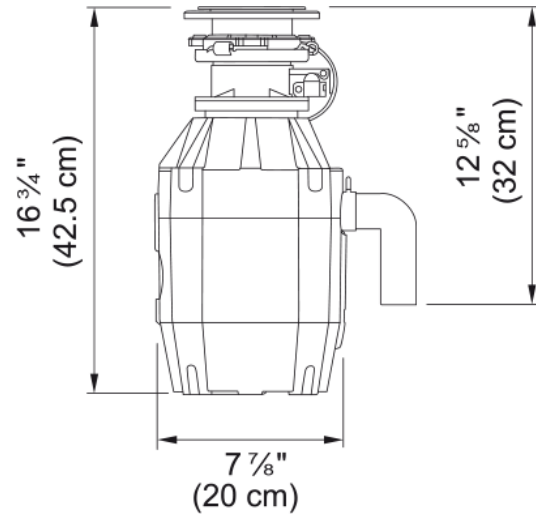

## 3/4 HP Food Waste Disposer - FWDJ75B | 134.0481.769