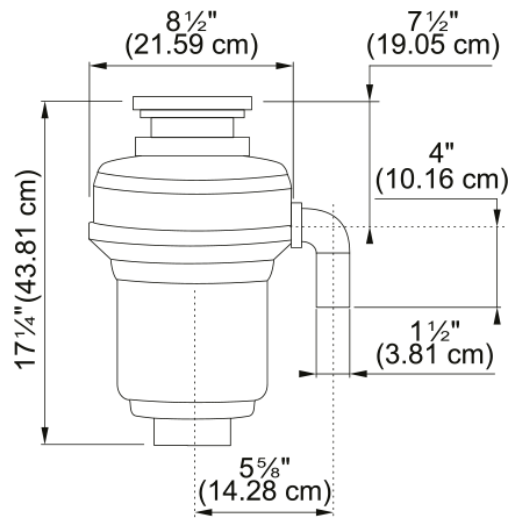

1 1/4 HP Food Waste Disposer KWD125C1-EZ | 134.0255.899

Kindred 1 1/4 Horse Power Continuous Feed Food Waste Disposer. A Kindred food waste disposer simplifies cleanup before and after a meal and decreases the amount of trash you take to the curb - less mess all the way around. This Kindred continuous feed kitchen sink waste disposer features a 1 1/4 Horsepower motor with 2800 r.p.m that can grind waste scraps instantly using less water and electricity. The Master Torque permanent magnet DC motor reduces jams for lasting service. The Bio Shield antimicrobial agents are permanently molded into the disposer to eliminate bacteria caused odors. Kindred waste disposals are safe for use with septic tanks that are sized for your home. The EZ mount installation system simplifies disposal installation - No snap ring, No custom tools, and No screws to tighten!

Aspect

Product type Food waste disposer

Energy specifications

Voltage 110 V

Product identification

Brand Kindred

Collection Disposer

Features

Horsepower 1-1/4 HP