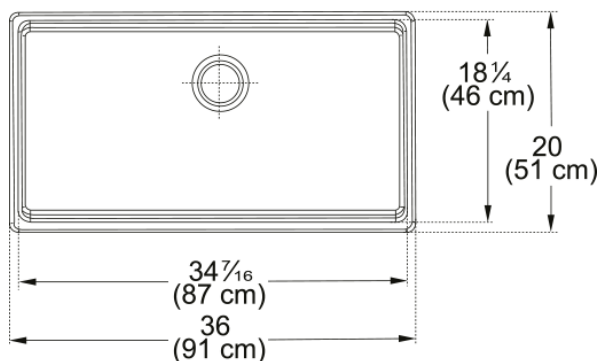

Farm House Ceramic Sink - FHK710-36WH | 130.0079.641

36.0-in. x 20.0-in. Ceramic Single Bowl Apron Front Kitchen Sink, White. The perfect blend of nature and design, Franke apron-front fireclay sinks are made of liquid ceramic which is then fired to create a material that feels incomparably smooth and is tremendously hard-wearing. The Franke Farm House collection will compliment a classic or modern design, and the 9" deep bowls provide ample space for any kitchen task.

Aspect

Sink type	Sink
Type of material	Ceramic
Number of bowls	1
Product color	White
Surface finish	Glossy

Product Dimensions

Length (right to left)	35.827
Width (front to back)	20.079
Large bowl size: right to left	34.252
Large bowl size: front to back	18.11
Large bowl: depth	10.236

Installation

Minimum cabinet size	36"

Product specifications

Installation type	Apron front
Drain hole	3 1/2"
Position of drainer	No drainer
Active Twist Compatibility	No

Product identification

Brand	FRANKE
Product family	None
Collection	Farm House
Certified by	ICC

Features

Drainers number	No drainer
Product reversibility	No