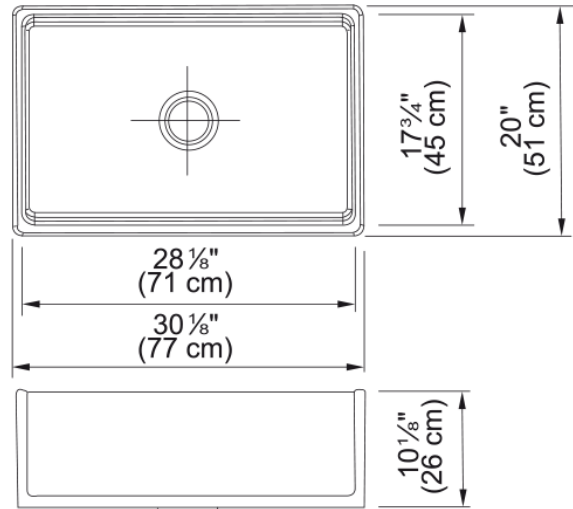

Farm House Fireclay Sink - FHK710-30WH | 130.0079.634

Technical Data

Aspect

Sink type	Sink
Type of material	Fireclay
Number of bowls	1
Color	White
Surface finish	Glossy

Product Dimensions

Exterior size: right to left	30.315
Exterior size: front to back	20.079
Large bowl size: right to left	27.953
Large bowl size: front to back	18.11
Large bowl: depth	10.236

Installation

Minimum cabinet size	33"
----------------------	-----

Product specifications

Installation type	Apron front
Drain hole	3 1/2"
Position of drainer	No drainer

Product identification

Product brand	FRANKE
Product family	None
Collection	Farm House
Certified by	ICC

Features

Drainers number	No drainer
Product reversibility	No
Faucet ledge	No
Strainer assembly included	No

Strainer assembly type	No waste kit
Overflow	No
Number of faucet holes	No faucet hole
Soap dispenser hole	No