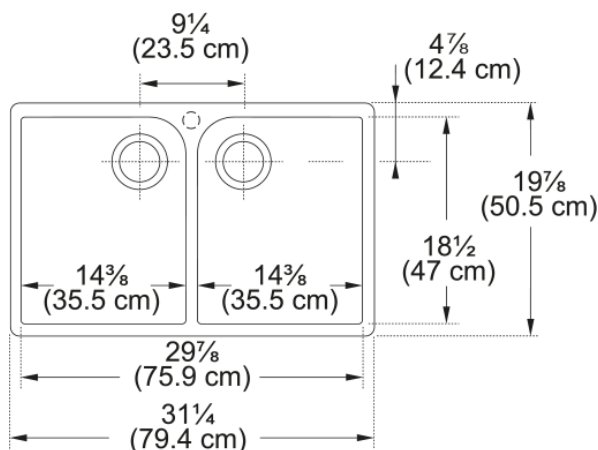

Manor House Fireclay Sink - MHK720-31WH | 130.0066.206

31.25-in. x 19.75-in. White Fireclay Double Bowl Apron Front Kitchen Sink. Many handcrafted Franke Fireclay sinks are designed in partnership with Villeroy & Boch, a world-renowned premium porcelain and ceramic producer since 1748. Together, Franke and Villeroy & Boch created the distinctive design of the Manor House Collection to enhance your personal kitchen style. Scratch-and-stain resistant fireclay offers hygienic properties and qualities most desired in today's kitchens.

Aspect

Sink type	Sink
Type of material	Ceramic
Number of bowls	2
Product color	White
Surface finish	Glossy

Product Dimensions

Length (right to left)	31.26
Width (front to back)	19.882
Large bowl size: right to left	14.488
Large bowl size: front to back	18.504
Large bowl: depth	7.874
Small bowl size: right to left	14.488
Small bowl size: front to back	18.504
Small bowl: depth	7.874

Installation

Minimum cabinet size	33"

Product specifications

Installation type	Apron front
Drain hole	3 1/2"
Position of drainer	No drainer

Product identification

Brand	FRANKE
Product family	None
Collection	Manor House
Certified by	IAPMO

Features