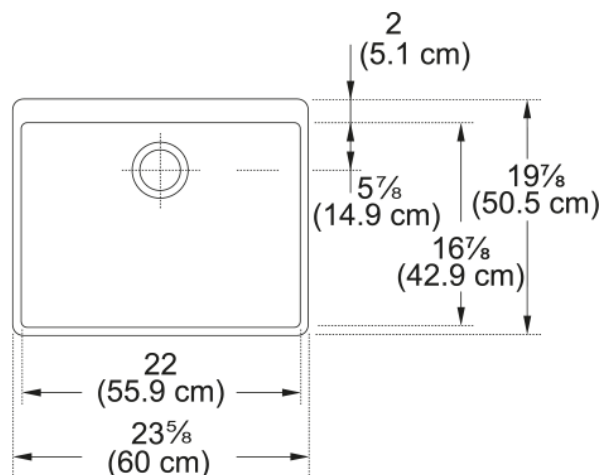

Manor House Ceramic Sink - MHK110-24WH | 130.0066.196

23.62-in. x 19.88-in. Ceramic Single Bowl Apron Front Kitchen Sink, White. Many handcrafted Franke Fireclay sinks are designed in partnership with Villeroy & Boch, a world-renowned premium porcelain and ceramic producer since 1748. Together, Franke and Villeroy & Boch created the distinctive design of the Manor House Collection to enhance your personal kitchen style. Scratch-and-stain resistant fireclay offers hygienic properties and qualities most desired in today's kitchens.

Aspect

Sink type	Sink
Type of material	Ceramic
Number of bowls	1
Product color	White
Surface finish	Glossy

Product Dimensions

Length (right to left)	23.622
Width (front to back)	19.764
Large bowl size: right to left	22.008
Large bowl size: front to back	16.89
Large bowl: depth	7.126

Installation

Minimum cabinet size	24"

Product specifications

Installation type	Apron front
Drain hole	3 1/2"
Position of drainer	No drainer
Active Twist Compatibility	No

Product identification

Brand	FRANKE
Product family	None
Collection	Manor House
Certified by	IAPMO

Features

Drainers number	No drainer
Product reversibility	No