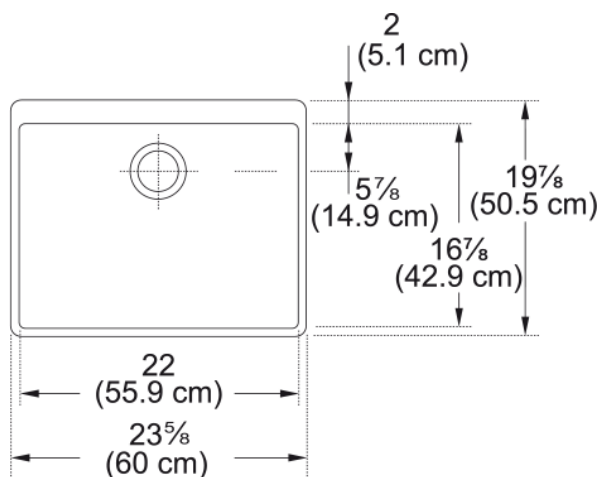

Manor House Fireclay Sink - MHK110-24WH | 130.0066.196

Technical Data

Aspect

Sink type	Sink
Type of material	Fireclay
Number of bowls	1
Color	White
Surface finish	Glossy

Product Dimensions

Exterior size: right to left	23.622
Exterior size: front to back	19.764
Large bowl size: right to left	22.008
Large bowl size: front to back	16.89
Large bowl: depth	7.126

Installation

Minimum cabinet size	24"
----------------------	-----

Product specifications

Installation type	Apron front
Drain hole	3 1/2"
Position of drainer	No drainer

Product identification

Product brand	FRANKE
Product family	None
Collection	Manor House
Certified by	IAPMO

Features

Drainers number	No drainer
Product reversibility	No
Faucet ledge	No
Strainer assembly included	No

Strainer assembly type	No waste kit
Overflow	No
Number of faucet holes	No faucet hole
Soap dispenser hole	No