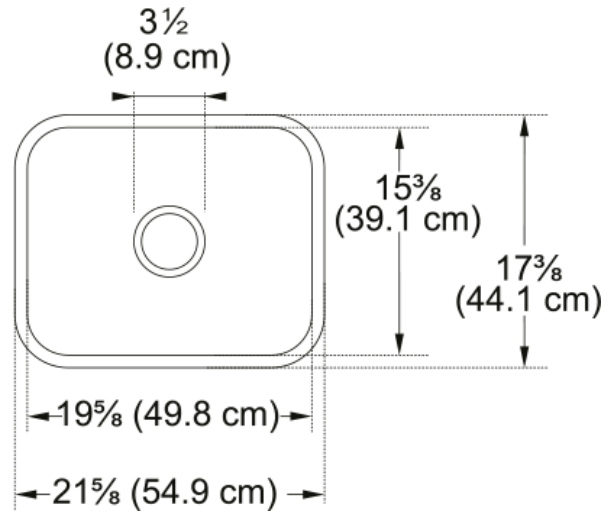

Cisterna Ceramic Sink - CCK110-19WH | 126.0066.147

21.62-in. x 17.38-in. Undermount Ceramic Single Bowl Kitchen Sink in White. Created with Villeroy & Boch a classic design offered in three sizes, the Cisterna fireclay sink is a perfect fit for the kitchen and beyond. Use the smallest size as a bar or prep sink or pair it with a larger size to create a unique side-by-side two bowl design. The CeramicPlus finish protects the sink from stains and cleans up easily with soap and water.

Aspect

Sink type	Sink
Type of material	Ceramic
Number of bowls	1
Product color	White
Surface finish	Glossy

Product Dimensions

Length (right to left)	21.626
Width (front to back)	17.323
Large bowl size: right to left	19.488
Large bowl size: front to back	15.315
Large bowl: depth	7.874

Installation

Minimum cabinet size	27"
----------------------	-----

Product specifications

Installation type	Undermount
Drain hole	3 1/2"
Position of drainer	No drainer

Product identification

Brand	FRANKE
Product family	None
Collection	Cisterna
Certified by	IAPMO