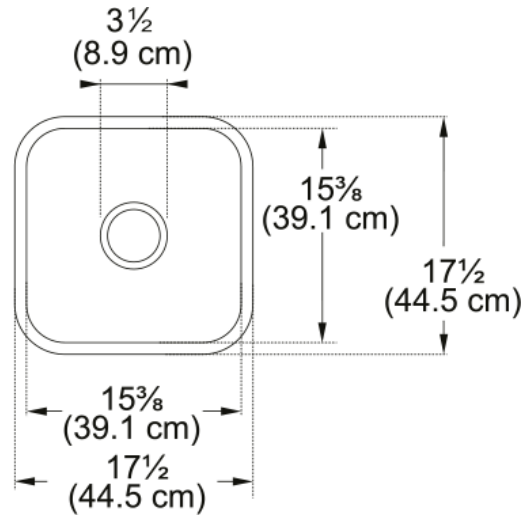

## Cisterna Ceramic Sink - CCK110-15WH | 126.0066.141

17.5-in. x 17.5-in. Undermount Ceramic Single Bowl Kitchen Sink in White. Created with Villeroy & Boch a classic design offered in three sizes, the Cisterna fireclay sink is a perfect fit for the kitchen and beyond. Use the smallest size as a bar or prep sink or pair it with a larger size to create a unique side-by-side two bowl design. The CeramicPlus finish protects the sink from stains and cleans up easily with soap and water.

### Product Dimensions

Length (right to left)	17.52
Width (front to back)	17.52
Large bowl size: right to left	15.315
Large bowl size: front to back	15.315
Large bowl: depth	7.874

### Installation

Minimum cabinet size	21"
----------------------	-----

### Product specifications

Installation type	Undermount
Drain hole	3 1/2"
Position of drainer	No drainer