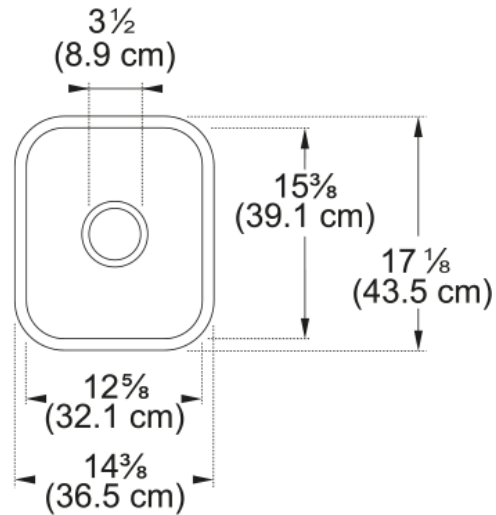

## Cisterna Ceramic Sink - CCK110-13WH | 126.0066.136

14.38-in. x 17.12-in. Undermount Ceramic Single Bowl Kitchen Sink in White. Created with Villeroy & Boch a classic design offered in three sizes, the Cisterna fireclay sink is a perfect fit for the kitchen and beyond. Use the smallest size as a bar or prep sink or pair it with a larger size to create a unique side-by-side two bowl design. The CeramicPlus finish protects the sink from stains and cleans up easily with soap and water.

### Product Dimensions

Length (right to left)	14.37
Width (front to back)	17.126
Large bowl size: right to left	12.638
Large bowl size: front to back	15.394
Large bowl: depth	7.874

### Installation

Minimum cabinet size	18"
----------------------	-----

### Product specifications

Installation type	Undermount
Drain hole	3 1/2"
Position of drainer	No drainer