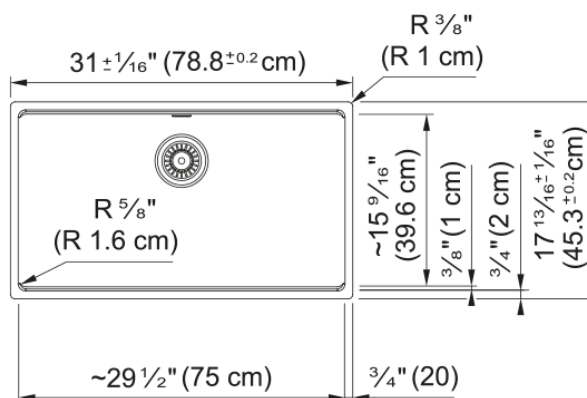

Maris Undermount Sink - MAG11029-MOC | 125.0687.094

31.0-in. x 17.81-in. Undermount Fraganite Single Bowl Kitchen Sink in Mocha. Maris sinks are equipped with deep capacity bowls that can easily fit baking trays, pots, and pans to be washed with maximum ease. With our easy-to-use integrated ledge system, you'll accomplish more with your sink while making the most of your surrounding counter space. The rear drain maximizes the usable surface of the bowl and creates extra cabinet space beneath the sink. Maris Fraganite sinks are scratch-resistant, fade-resistant, and impact resistant and will retain their new appearance for years.

Aspect

Sink type	Sink
Type of material	Fragranite
Number of bowls	1
Product color	Mocha
Surface finish	None

Product Dimensions

Length (right to left)	31.008
Width (front to back)	17.843
Large bowl size: right to left	29.449
Large bowl size: front to back	15.512
Large bowl: depth	9.488

Installation

Minimum cabinet size	36"
----------------------	-----

Product specifications

Installation type	Undermount
Drain hole	3 1/2"
Position of drainer	No drainer
Installation device	Clamp Bag

Product identification