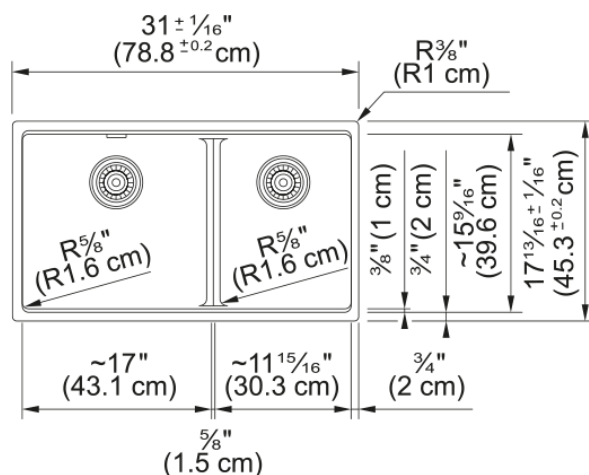

Maris Undermount Sink - MAG1601611LD-OYS | 125.0687.082

31.0-in. x 17.81-in. Undermount Fraganite Double Bowl Low-Divide Kitchen Sink in Oyster. Maris sinks are equipped with deep capacity bowls. The double bowl design allows you to multi-task with ease, while the low divide creates a larger single bowl perfect for cleaning oversized cookware and bakeware. With our easy-to-use integrated ledge system, you'll accomplish more with your sink while making the most of your surrounding counter space. The rear drain maximizes the usable surface of the bowl and creates extra cabinet space beneath the sink. Maris Fraganite sinks are scratch-resistant, fade-resistant, and impact resistant and will retain their new appearance for years.

Aspect

Sink type	Sink
Type of material	Fragranite
Number of bowls	2
Product color	Oyster
Surface finish	None

Product Dimensions

Length (right to left)	31.024
Width (front to back)	17.835
Large bowl size: right to left	16.945
Large bowl size: front to back	15.606
Large bowl: depth	9.492
Small bowl size: right to left	11.984
Small bowl size: front to back	15.606
Small bowl: depth	9.492

Installation

Minimum cabinet size	36"
----------------------	-----

Product specifications

Installation type	Undermount
Drain hole	3 1/2"
Position of drainer	No drainer
Active Twist Compatibility	No
Installation device	Clamp Bag