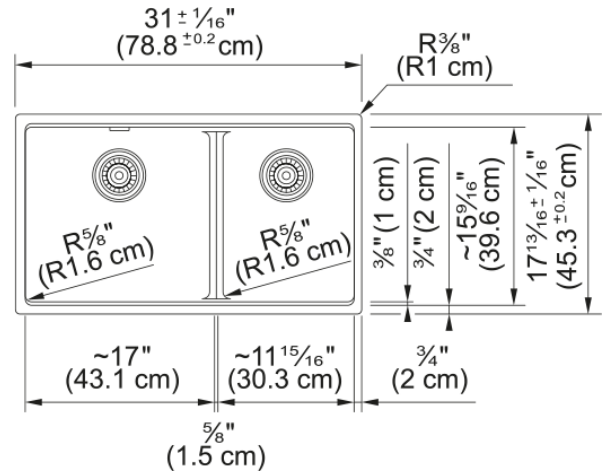

Maris Undermount Sink - MAG1601611LD-OYS | 125.0687.082

31.0-in. x 17.81-in. Undermount Fraganite Double Bowl Low-Divide Kitchen Sink in Oyster. Maris sinks are equipped with deep capacity bowls. The double bowl design allows you to multi-task with ease, while the low divide creates a larger single bowl perfect for cleaning oversized cookware and bakeware. With our easy-to-use integrated ledge system, you'll accomplish more with your sink while making the most of your surrounding counter space. The rear drain maximizes the usable surface of the bowl and creates extra cabinet space beneath the sink. Maris Fraganite sinks are scratch-resistant, fade-resistant, and impact resistant and will retain their new appearance for years.

Aspect

Sink type	Sink
Type of material	Fragranite
Number of bowls	2
Product color	Oyster
Surface finish	None

Product Dimensions

Length (right to left)	31.024
Width (front to back)	17.835
Large bowl size: right to left	16.945
Large bowl size: front to back	15.606
Large bowl: depth	9.492
Small bowl size: right to left	11.984
Small bowl size: front to back	15.606
Small bowl: depth	9.492

Installation

Minimum cabinet size	36"
----------------------	-----

Product specifications

Installation type	Undermount
Drain hole	3 1/2"
Position of drainer	No drainer
Active Twist Compatibility	No
Installation device	Clamp Bag