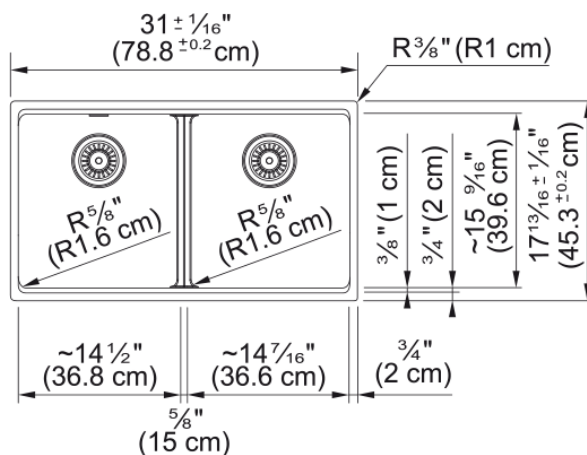

Maris Undermount Sink - MAG1201414-MBK | 125.0687.065

Technical Data

Aspect

Sink type	Sink
Type of material	Granite
Number of bowls	2
Color	Matte black
Surface finish	None

Product Dimensions

Exterior size: right to left	31.008
Exterior size: front to back	17.835
Large bowl size: right to left	14.252
Large bowl size: front to back	15.606
Large bowl: depth	9.492
Small bowl size: right to left	14.252
Small bowl size: front to back	15.606
Small bowl: depth	9.492

Installation

Minimum cabinet size	36"
----------------------	-----

Product specifications

Installation type	Undermount
Drain hole	3 1/2"
Position of drainer	No drainer

Product identification

Product brand	FRANKE
Product family	Maris
Collection	Maris
Certified by	IAPMO