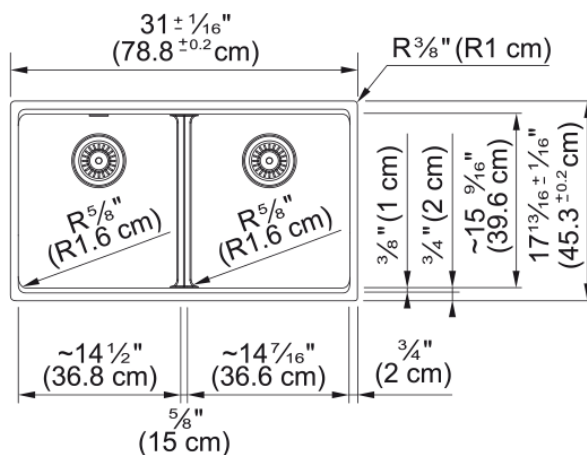

Maris Undermount Sink - MAG1201414-CHA | 125.0687.064

Technical Data

Aspect

Sink type	Sink
Type of material	Granite
Number of bowls	2
Color	Champagne
Surface finish	None

Product Dimensions

Exterior size: right to left	31.008
Exterior size: front to back	17.835
Large bowl size: right to left	14.252
Large bowl size: front to back	15.606
Large bowl: depth	9.492
Small bowl size: right to left	14.252
Small bowl size: front to back	15.606
Small bowl: depth	9.492

Installation

Minimum cabinet size	36"
----------------------	-----

Product specifications

Installation type	Undermount
Drain hole	3 1/2"
Position of drainer	No drainer

Product identification

Product brand	FRANKE
Product family	Maris
Collection	Maris
Certified by	IAPMO