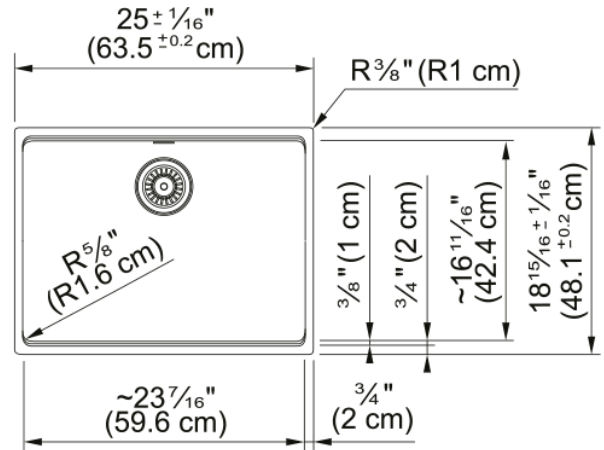

Maris Undermount Sink - MAG11023ADA-ONY | 125.0687.039

25.0-in. x 18.94-in. Undermount Fraganite Single Bowl Kitchen Sink in Onyx. This sink has a 5-in shallow, ADA-compliant bowl depth and rear drain placement and creates an accessible work area for individuals with limited mobility. With our easy-to-use integrated ledge system, you'll accomplish more with your sink while making the most of your surrounding counter space. The rear drain maximizes the usable surface of the bowl and creates extra cabinet space beneath the sink. Maris Fraganite sinks are scratch-resistant, fade-resistant, and impact resistant and will retain their new appearance for years.

Aspect

Sink type	Sink
Type of material	Fragranite
Number of bowls	1
Product color	Onyx
Surface finish	None

Product Dimensions

Length (right to left)	25.008
Width (front to back)	18.937
Large bowl size: right to left	23.465
Large bowl size: front to back	16.614
Large bowl: depth	5

Installation

Minimum cabinet size	30"
----------------------	-----

Product specifications

Installation type	Undermount
Drain hole	3 1/2"
Position of drainer	No drainer
Active Twist Compatibility	No
Installation device	Clamp Bag