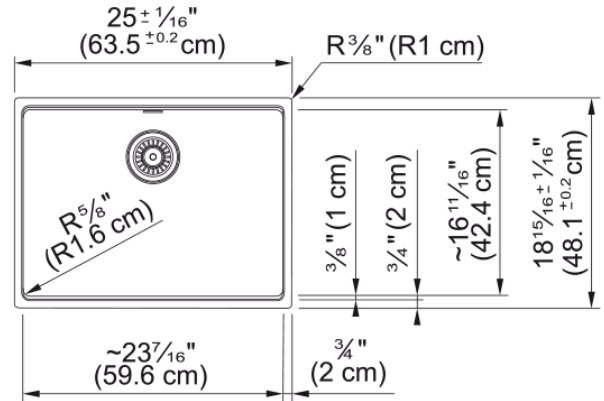

Maris Undermount Sink - MAG11023-PWT | 125.0687.034

Technical Data

Aspect

Sink type	Sink
Type of material	Granite
Number of bowls	1
Color	Polar white
Surface finish	None

Product Dimensions

Exterior size: right to left	25.008
Exterior size: front to back	18.937
Large bowl size: right to left	23.465
Large bowl size: front to back	17.402
Large bowl: depth	9.488

Installation

Minimum cabinet size	30"
----------------------	-----

Product specifications

Installation type	Undermount
Drain hole	3 1/2"
Position of drainer	No drainer

Product identification

Product brand	FRANKE
Product family	Maris
Collection	Maris
Certified by	IAPMO