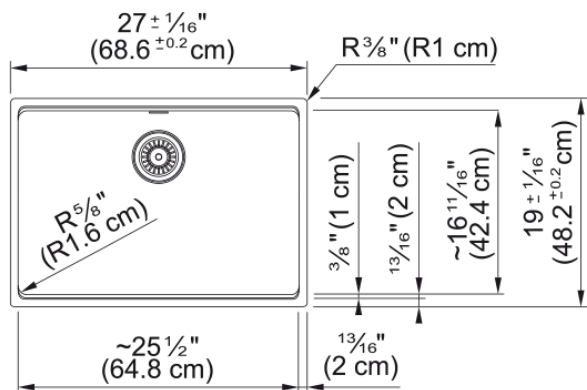

## Maris Undermount Sink - MAG11025-OYS | 125.0687.026

27.0-in. x 19.0-in. Undermount Fraganite Single Bowl Kitchen Sink in Oyster. Maris sinks are equipped with deep capacity bowls that can easily fit baking trays, pots, and pans to be washed with maximum ease. With our easy-to-use integrated ledge system, you'll accomplish more with your sink while making the most of your surrounding counter space. The rear drain maximizes the usable surface of the bowl and creates extra cabinet space beneath the sink. Maris Fraganite sinks are scratch-resistant, fade-resistant, and impact resistant and will retain their new appearance for years.

### Product Dimensions

Length (right to left)	27.008
Width (front to back)	18.976
Large bowl size: right to left	25.433
Large bowl size: front to back	16.732
Large bowl: depth	9.488

### Installation

Minimum cabinet size	30"
----------------------	-----