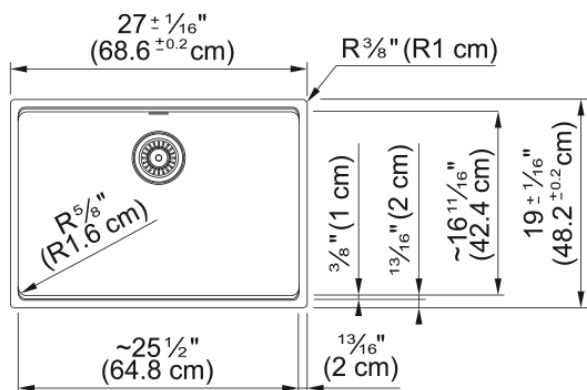

## Technical Data

### Product Dimensions

Exterior size: right to left	27.008
Exterior size: front to back	18.976
Large bowl size: right to left	25.433
Large bowl size: front to back	16.732
Large bowl: depth	9.488