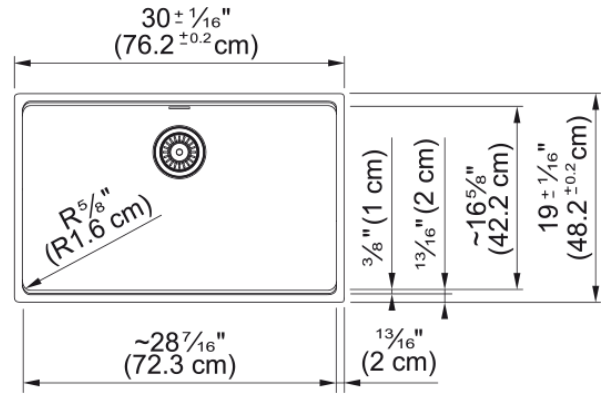

Maris Undermount Sink - MAG11028-CHA | 125.0687.015

30-in. x 19.0-in. Undermount Fraganite Single Bowl Kitchen Sink in Champagne. Maris sinks are equipped with deep capacity bowls that can easily fit baking trays, pots, and pans to be washed with maximum ease. With our easy-to-use integrated ledge system, you'll accomplish more with your sink while making the most of your surrounding counter space. The rear drain maximizes the usable surface of the bowl and creates extra cabinet space beneath the sink. Maris Fraganite sinks are scratch-resistant, fade-resistant, and impact resistant and will retain their new appearance for years. Sink strainer assembly included.

Aspect

Sink type	Sink
Type of material	Fragranite
Number of bowls	1
Product color	Champagne
Surface finish	None

Product Dimensions

Length (right to left)	30.008
Width (front to back)	18.976
Large bowl size: right to left	28.425
Large bowl size: front to back	16.614
Large bowl: depth	9.488

Installation

Minimum cabinet size	33"
----------------------	-----

Product specifications

Installation type	Undermount
Drain hole	3 1/2"
Position of drainer	No drainer
Active Twist Compatibility	No
Installation device	Clamp Bag