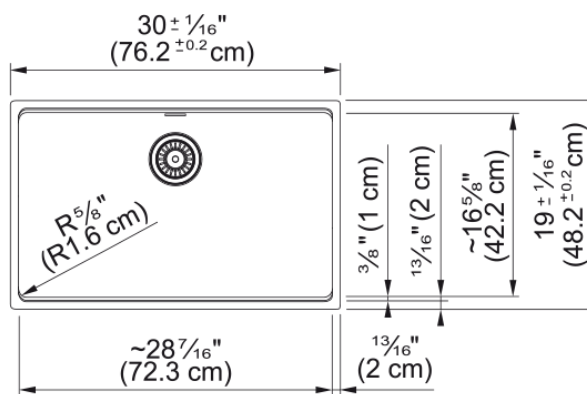

Maris Undermount Sink - MAG11028-CHA | 125.0687.015

30-in. x 19.0-in. Undermount Fraganite Single Bowl Kitchen Sink in Champagne. Maris sinks are equipped with deep capacity bowls that can easily fit baking trays, pots, and pans to be washed with maximum ease. With our easy-to-use integrated ledge system, you'll accomplish more with your sink while making the most of your surrounding counter space. The rear drain maximizes the usable surface of the bowl and creates extra cabinet space beneath the sink. Maris Fraganite sinks are scratch-resistant, fade-resistant, and impact resistant and will retain their new appearance for years. Sink strainer assembly included.

Aspect

Sink type	Sink
Type of material	Fragranite
Number of bowls	1
Product color	Champagne
Surface finish	None

Product Dimensions

Length (right to left)	30.008
Width (front to back)	18.976
Large bowl size: right to left	28.425
Large bowl size: front to back	16.614
Large bowl: depth	9.488

Installation

Minimum cabinet size	33"
----------------------	-----

Product specifications

Installation type	Undermount
Drain hole	3 1/2"
Position of drainer	No drainer
Active Twist Compatibility	No
Installation device	Clamp Bag