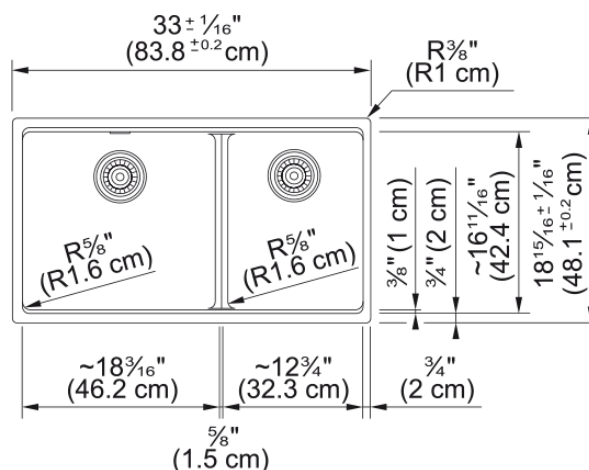

## Maris Undermount Sink - MAG1601812LD-OYS | 125.0687.005

33.0-in. x 18.94-in. Undermount Fraganite Double Bowl Low-Divide Kitchen Sink in Oyster. Maris sinks are equipped with deep capacity bowls. The double bowl design allows you to multi-task with ease, while the low divide creates a larger single bowl perfect for cleaning oversized cookware and bakeware. With our easy-to-use integrated ledge system, you'll accomplish more with your sink while making the most of your surrounding counter space. The rear drain maximizes the usable surface of the bowl and creates extra cabinet space beneath the sink. Maris Fraganite sinks are scratch-resistant, fade-resistant, and impact resistant and will retain their new appearance for years.

### Product Dimensions

Length (right to left)	32.992
Width (front to back)	18.937
Large bowl size: right to left	18.15
Large bowl size: front to back	16.614
Large bowl: depth	9.488
Small bowl size: right to left	12.756
Small bowl size: front to back	16.614
Small bowl: depth	9.488

### Installation

Minimum cabinet size	36"
----------------------	-----