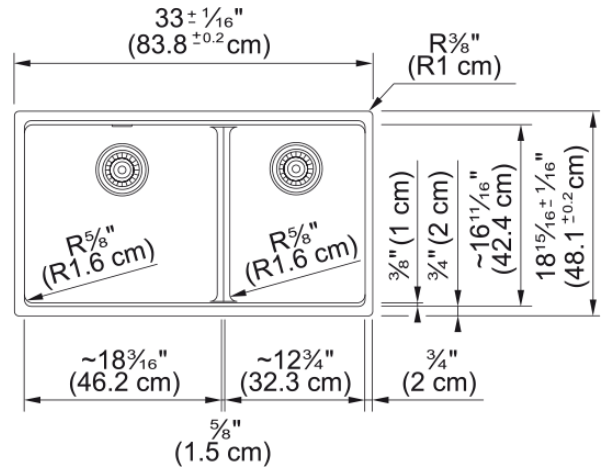

Maris Undermount Sink - MAG1601812LD-OYS | 125.0687.005

33.0-in. x 18.94-in. Undermount Fraganite Double Bowl Low-Divide Kitchen Sink in Oyster. Maris sinks are equipped with deep capacity bowls. The double bowl design allows you to multi-task with ease, while the low divide creates a larger single bowl perfect for cleaning oversized cookware and bakeware. With our easy-to-use integrated ledge system, you'll accomplish more with your sink while making the most of your surrounding counter space. The rear drain maximizes the usable surface of the bowl and creates extra cabinet space beneath the sink. Maris Fraganite sinks are scratch-resistant, fade-resistant, and impact resistant and will retain their new appearance for years.

Aspect

Sink type	Sink
Type of material	Fragranite
Number of bowls	2
Product color	Oyster
Surface finish	None

Product Dimensions

Length (right to left)	32.992
Width (front to back)	18.937
Large bowl size: right to left	18.15
Large bowl size: front to back	16.614
Large bowl: depth	9.488
Small bowl size: right to left	12.756
Small bowl size: front to back	16.614
Small bowl: depth	9.488

Installation

Minimum cabinet size	36"
----------------------	-----

Product specifications

Installation type	Undermount
Drain hole	3 1/2"
Position of drainer	No drainer
Active Twist Compatibility	No
Installation device	U Clips
Installation device	Clamp Bag