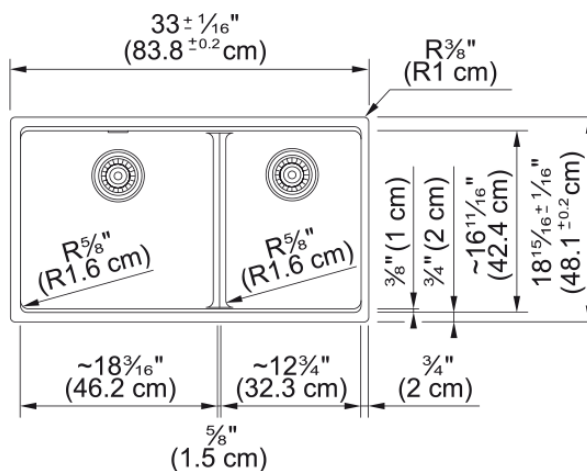

## Technical Data

### Product Dimensions

Exterior size: right to left	32.992
Exterior size: front to back	18.937
Large bowl size: right to left	18.15
Large bowl size: front to back	16.614
Large bowl: depth	9.488
Small bowl size: right to left	12.756
Small bowl size: front to back	16.614
Small bowl: depth	9.488

### Installation

Minimum cabinet size	36"
----------------------	-----

### Product specifications

Installation type	Undermount
Drain hole	3 1/2"
Position of drainer	No drainer