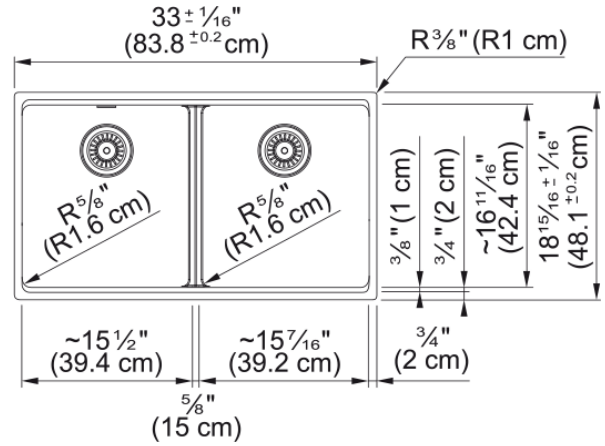

Maris Undermount Sink - MAG1201515-CHA | 125.0686.987

Technical Data

Aspect

Sink type	Sink
Type of material	Granite
Number of bowls	2
Color	Champagne
Surface finish	None

Product Dimensions

Exterior size: right to left	33.008
Exterior size: front to back	18.937
Large bowl size: right to left	15.252
Large bowl size: front to back	16.732
Large bowl: depth	9.488
Small bowl size: right to left	15.252
Small bowl size: front to back	16.732
Small bowl: depth	9.488

Installation

Minimum cabinet size	36"
----------------------	-----

Product specifications

Installation type	Undermount
Drain hole	3 1/2"
Position of drainer	No drainer

Product identification

Product brand	FRANKE
Product family	Maris
Collection	Maris
Certified by	IAPMO