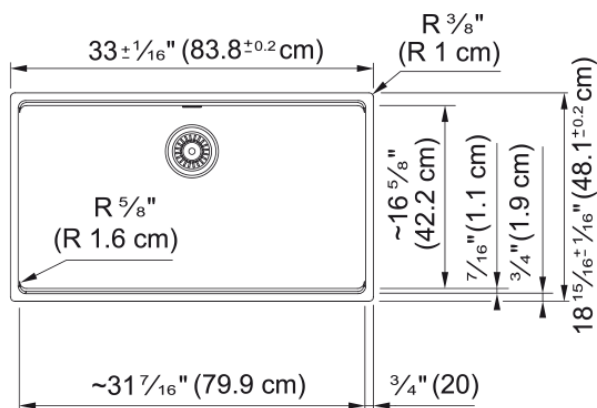

Maris Undermount Sink - MAG11031-MOC | 125.0686.968

Technical Data

Aspect

Sink type	Sink
Type of material	Granite
Number of bowls	1
Color	Mocha
Surface finish	None

Product Dimensions

Exterior size: right to left	33.008
Exterior size: front to back	18.937
Large bowl size: right to left	31.457
Large bowl size: front to back	16.614
Large bowl: depth	9.488

Installation

Minimum cabinet size	36"
----------------------	-----

Product specifications

Installation type	Undermount
Drain hole	3 1/2"
Position of drainer	No drainer

Product identification

Product brand	FRANKE
Product family	Maris
Collection	Maris
Certified by	IAPMO