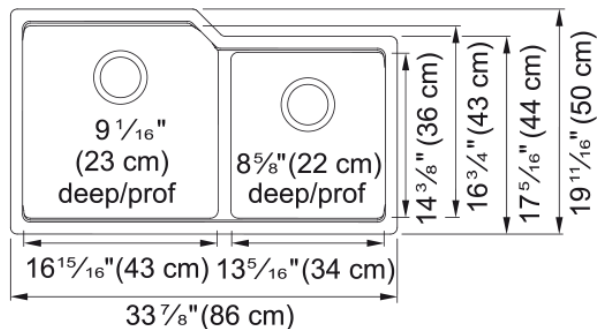

Urban Undermount Sink - MGC2034U-9MBKN | 125.0637.119

Technical Data

Aspect

Sink type	Sink
Type of material	Granite
Number of bowls	2
Color	Matte black
Surface finish	None

Product Dimensions

Exterior size: right to left	33.858
Exterior size: front to back	19.685
Large bowl size: right to left	16.969
Large bowl size: front to back	16.732
Large bowl: depth	9.055
Small bowl size: right to left	13.346
Small bowl size: front to back	14.37
Small bowl: depth	8.661

Installation

Minimum cabinet size	39"
----------------------	-----

Product specifications

Installation type	Undermount
Drain hole	3 1/2"
Position of drainer	No drainer

Product identification

Product brand	Kindred
Collection	Urban
Certified by	CUPC