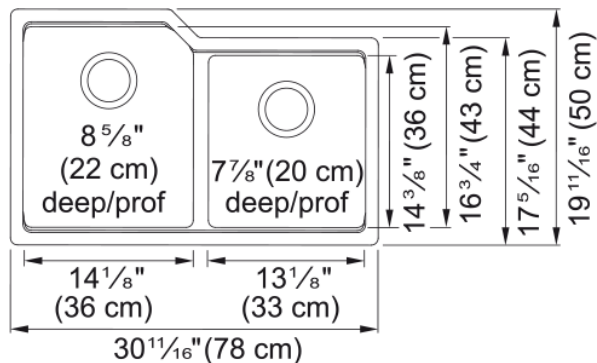

Urban Undermount Sink - MGC2031U-9CHAN | 125.0637.114

Technical Data

Aspect

Sink type	Sink
Type of material	Granite
Number of bowls	2
Color	Champagne
Surface finish	None

Product Dimensions

Exterior size: right to left	30.709
Exterior size: front to back	19.685
Large bowl size: right to left	14.173
Large bowl size: front to back	16.732
Large bowl: depth	8.661
Small bowl size: right to left	12.992
Small bowl size: front to back	14.37
Small bowl: depth	7.874

Installation

Minimum cabinet size	36"
----------------------	-----

Product specifications

Installation type	Undermount
Drain hole	3 1/2"
Position of drainer	No drainer

Product identification

Product brand	Kindred
Collection	Urban
Certified by	cUPC