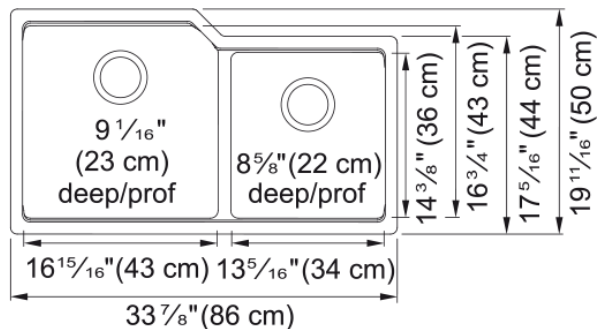

Urban Undermount Sink - MGC2034U-9ESN | 125.0627.122

Technical Data

Aspect

Sink type	Sink
Type of material	Granite
Number of bowls	2
Color	Mocha
Surface finish	None

Product Dimensions

Exterior size: right to left	33.858
Exterior size: front to back	19.685
Large bowl size: right to left	16.969
Large bowl size: front to back	16.732
Large bowl: depth	9.055
Small bowl size: right to left	13.346
Small bowl size: front to back	14.37
Small bowl: depth	8.661

Installation

Minimum cabinet size	39"
----------------------	-----

Product specifications

Installation type	Undermount
Drain hole	3 1/2"
Position of drainer	No drainer

Product identification

Product brand	Kindred
Collection	Urban
Certified by	cUPC