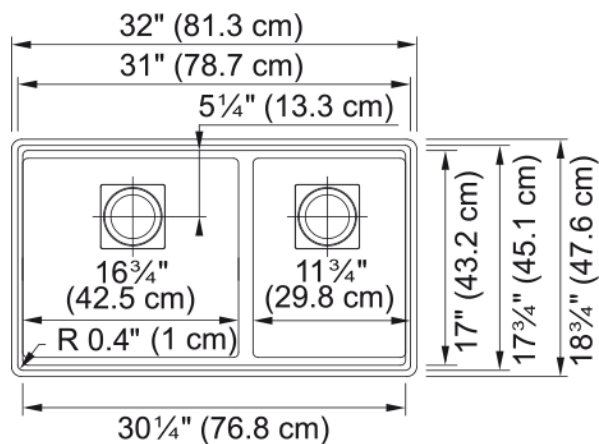

Peak Undermount Sink - PKG160LD-SHG | 125.0491.536

Technical Data

Aspect

Sink type	Sink
Type of material	Granite
Number of bowls	2
Color	Stone grey
Surface finish	None

Product Dimensions

Exterior size: right to left	31.969
Exterior size: front to back	18.74
Large bowl size: right to left	17.429
Large bowl size: front to back	17.756
Large bowl: depth	9.5
Small bowl size: right to left	12.429
Small bowl size: front to back	17.756
Small bowl: depth	9.5

Installation

Minimum cabinet size	36"
----------------------	-----

Product specifications

Installation type	Undermount
Drain hole	3 1/2"
Position of drainer	No drainer

Product identification

Product brand	FRANKE
Product family	Mythos
Collection	Peak
Certified by	CE