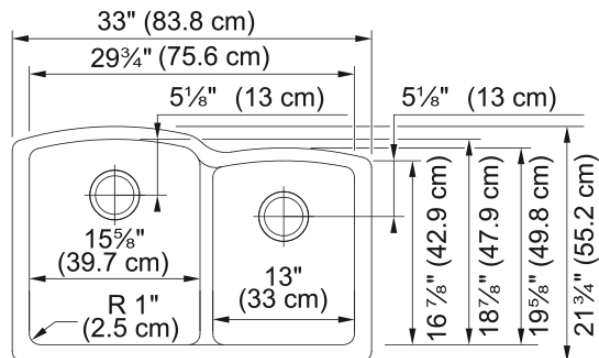

Ellipse Undermount Sink - ELG160SHG | 125.0491.520

Technical Data

Aspect

Sink type	Sink
Type of material	Granite
Number of bowls	2
Color	Stone grey
Surface finish	None

Product Dimensions

Exterior size: right to left	33
Exterior size: front to back	21.606
Large bowl size: right to left	15.669
Large bowl size: front to back	18.858
Large bowl: depth	9.016
Small bowl size: right to left	12.992
Small bowl size: front to back	16.89
Small bowl: depth	7.992

Installation

Minimum cabinet size	36"
----------------------	-----

Product specifications

Installation type	Undermount
Drain hole	3 1/2"
Position of drainer	No drainer

Product identification

Product brand	FRANKE
Collection	Ellipse
Certified by	IAPMO