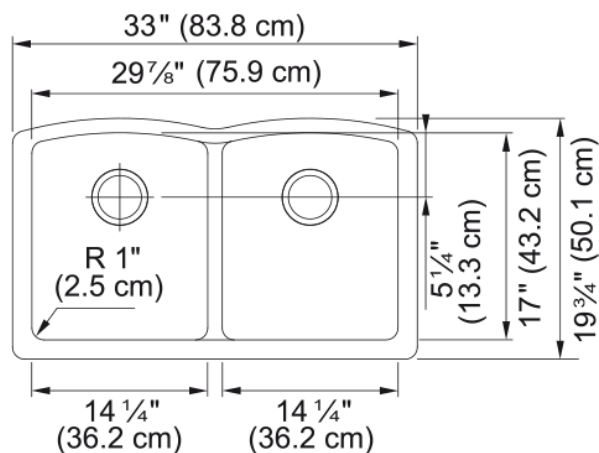

Ellipse Undermount Sink - ELG120SHG | 125.0491.519

Technical Data

Aspect

Sink type	Sink
Type of material	Granite
Number of bowls	2
Color	Stone grey
Surface finish	None

Product Dimensions

Exterior size: right to left	32.992
Exterior size: front to back	21.614
Large bowl size: right to left	15.669
Large bowl size: front to back	18.858
Large bowl: depth	9.016
Small bowl size: right to left	12.992
Small bowl size: front to back	16.89
Small bowl: depth	7.992

Installation

Minimum cabinet size	36"
----------------------	-----

Product specifications

Installation type	Undermount
Drain hole	3 1/2"
Position of drainer	No drainer

Product identification

Product brand	FRANKE
Collection	Ellipse
Certified by	IAPMO