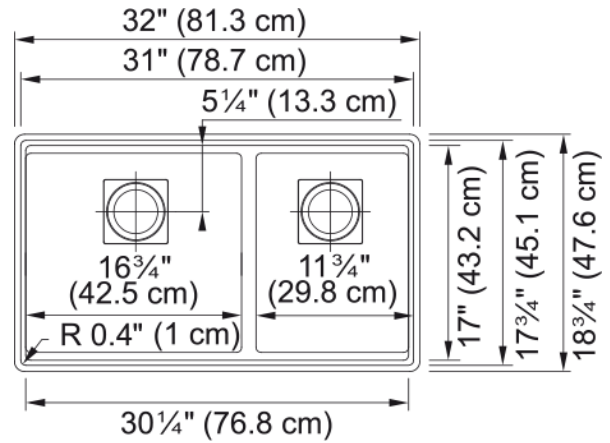

Peak Undermount Sink - PKG160LD-CHA | 125.0389.616

Technical Data

Aspect

Sink type	Sink
Type of material	Granite
Number of bowls	2
Color	Champagne
Surface finish	None

Product Dimensions

Exterior size: right to left	31.984
Exterior size: front to back	18.74
Large bowl size: right to left	17.429
Large bowl size: front to back	17.756
Large bowl: depth	9.5
Small bowl size: right to left	12.429
Small bowl size: front to back	17.756
Small bowl: depth	9.5

Installation

Minimum cabinet size	36"
----------------------	-----

Product specifications

Installation type	Undermount
Drain hole	3 1/2"
Position of drainer	No drainer

Product identification

Product brand	FRANKE
Product family	Mythos
Collection	Peak
Certified by	CE