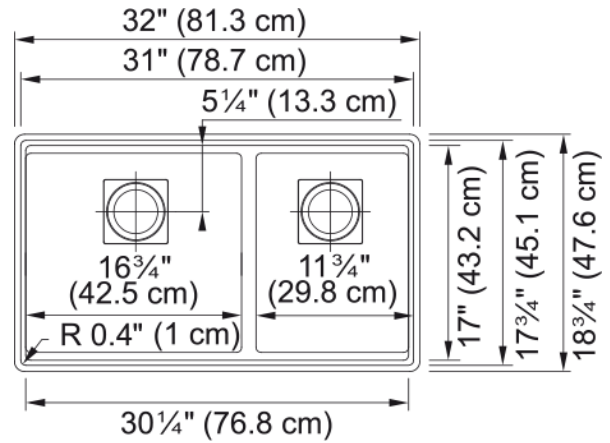

Peak Undermount Sink - PKG160LD-MOC | 125.0389.613

Technical Data

Aspect

Sink type	Sink
Type of material	Granite
Number of bowls	2
Color	Mocha
Surface finish	None

Product Dimensions

Exterior size: right to left	31.969
Exterior size: front to back	18.74
Large bowl size: right to left	17.429
Large bowl size: front to back	17.756
Large bowl: depth	9.5
Small bowl size: right to left	12.429
Small bowl size: front to back	17.756
Small bowl: depth	9.5

Installation

Minimum cabinet size	36"
----------------------	-----

Product specifications

Installation type	Undermount
Drain hole	3 1/2"
Position of drainer	No drainer

Product identification

Product brand	FRANKE
Product family	Mythos
Collection	Peak
Certified by	CE