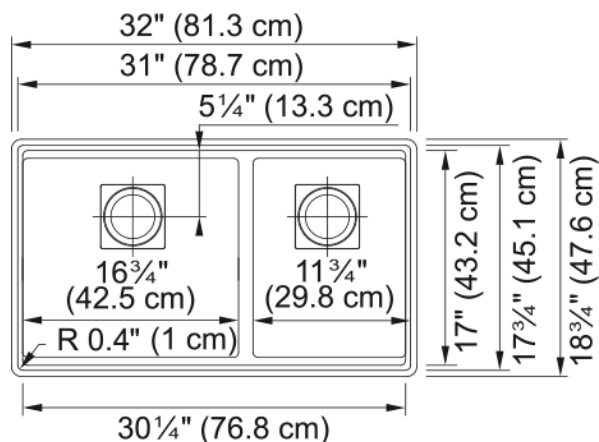

Peak Undermount Sink - PKG1600NY | 125.0389.612

Technical Data

Aspect

Sink type	Sink
Type of material	Granite
Number of bowls	2
Color	Onyx
Surface finish	None

Product Dimensions

Exterior size: right to left	31.984
Exterior size: front to back	18.74
Large bowl size: right to left	17.429
Large bowl size: front to back	17.756
Large bowl: depth	9.5
Small bowl size: right to left	12.429
Small bowl size: front to back	17.756
Small bowl: depth	9.5

Installation

Minimum cabinet size	36"
----------------------	-----

Product specifications

Installation type	Undermount
Drain hole	3 1/2"
Position of drainer	No drainer

Product identification

Product brand	FRANKE
Product family	Mythos
Collection	Peak
Certified by	CE