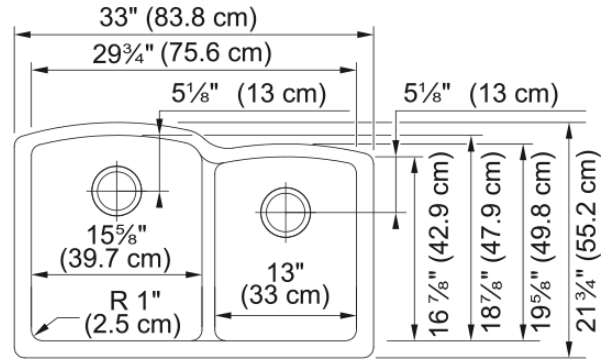

Ellipse Undermount Sink - ELG160OYS | 125.0384.318

Technical Data

Aspect

| | |
|------------------|---------|
| Sink type | Sink |
| Type of material | Granite |
| Number of bowls | 2 |
| Color | Oyster |
| Surface finish | None |

Product Dimensions

| | |
|--------------------------------|--------|
| Exterior size: right to left | 32.992 |
| Exterior size: front to back | 21.614 |
| Large bowl size: right to left | 15.669 |
| Large bowl size: front to back | 18.858 |
| Large bowl: depth | 9.016 |
| Small bowl size: right to left | 12.992 |
| Small bowl size: front to back | 16.89 |
| Small bowl: depth | 7.992 |

Installation

| | |
|----------------------|-----|
| Minimum cabinet size | 36" |
|----------------------|-----|

Product specifications

| | |
|---------------------|------------|
| Installation type | Undermount |
| Drain hole | 3 1/2" |
| Position of drainer | No drainer |