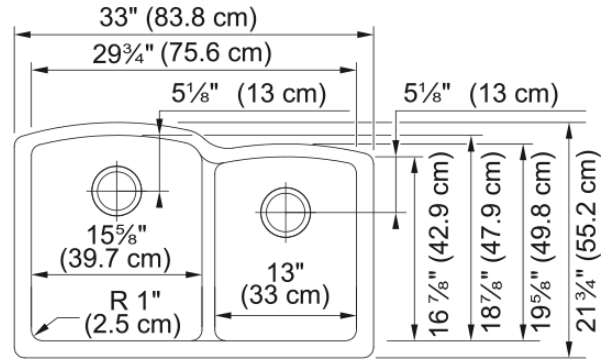

Ellipse Undermount Sink - ELG160MOC | 125.0384.316

Technical Data

Aspect

Sink type	Sink
Type of material	Granite
Number of bowls	2
Color	Mocha
Surface finish	None

Product Dimensions

Exterior size: right to left	33
Exterior size: front to back	21.606
Large bowl size: right to left	15.669
Large bowl size: front to back	18.858
Large bowl: depth	9.016
Small bowl size: right to left	12.992
Small bowl size: front to back	16.89
Small bowl: depth	7.992

Installation

Minimum cabinet size	36"
----------------------	-----

Product specifications

Installation type	Undermount
Drain hole	3 1/2"
Position of drainer	No drainer

Product identification

Product brand	FRANKE
Collection	Ellipse Usa
Certified by	CE