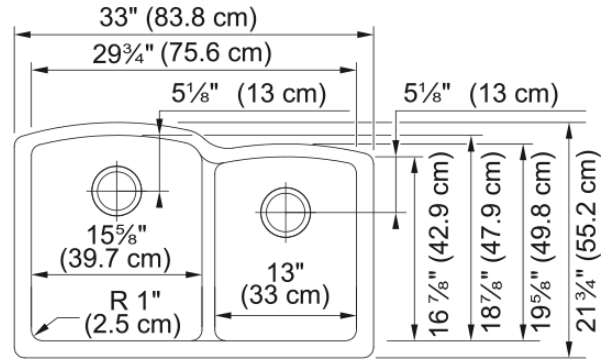

Ellipse Undermount Sink - ELG1600NY | 125.0384.315

Technical Data

Aspect

Sink type	Sink
Type of material	Granite
Number of bowls	2
Color	Onyx
Surface finish	None

Product Dimensions

Exterior size: right to left	32.992
Exterior size: front to back	21.614
Large bowl size: right to left	15.669
Large bowl size: front to back	18.858
Large bowl: depth	9.016
Small bowl size: right to left	12.992
Small bowl size: front to back	16.89
Small bowl: depth	7.992

Installation

Minimum cabinet size	36"
----------------------	-----

Product specifications

Installation type	Undermount
Drain hole	3 1/2"
Position of drainer	No drainer

Product identification

Product brand	FRANKE
Collection	Ellipse Usa
Certified by	CE