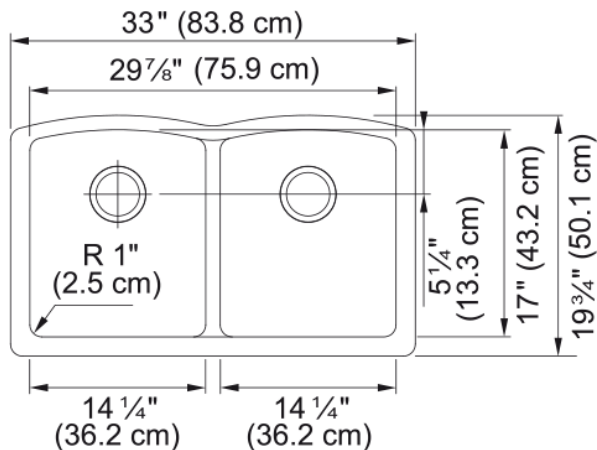

Ellipse Undermount Sink - ELG120CHA | 125.0384.313

Technical Data

Aspect

Sink type	Sink
Type of material	Granite
Number of bowls	2
Color	Champagne
Surface finish	None

Product Dimensions

Exterior size: right to left	32.992
Exterior size: front to back	19.606
Large bowl size: right to left	14.331
Large bowl size: front to back	16.89
Large bowl: depth	9.016
Small bowl size: right to left	14.331
Small bowl size: front to back	16.89
Small bowl: depth	9.016

Installation

Minimum cabinet size	36"
----------------------	-----

Product specifications

Installation type	Undermount
Drain hole	3 1/2"
Position of drainer	No drainer

Product identification

Product brand	FRANKE
Collection	Ellipse Usa
Certified by	CE