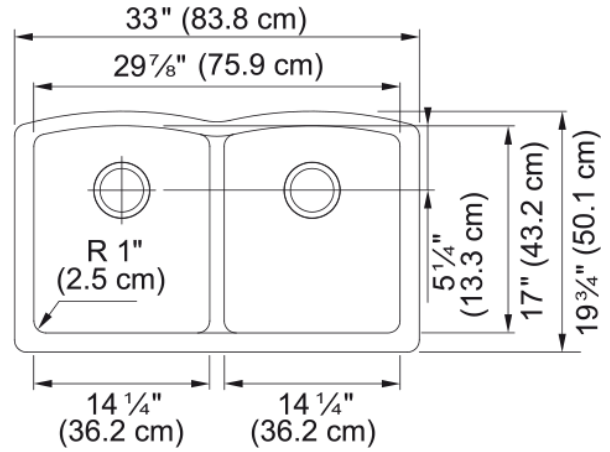

Ellipse Undermount Sink - ELG120OYS | 125.0384.312

Technical Data

Aspect

| | |
|------------------|---------|
| Sink type | Sink |
| Type of material | Granite |
| Number of bowls | 2 |
| Color | Oyster |
| Surface finish | None |

Product Dimensions

| | |
|--------------------------------|--------|
| Exterior size: right to left | 32.992 |
| Exterior size: front to back | 19.606 |
| Large bowl size: right to left | 14.331 |
| Large bowl size: front to back | 16.89 |
| Large bowl: depth | 9.016 |
| Small bowl size: right to left | 14.331 |
| Small bowl size: front to back | 16.89 |
| Small bowl: depth | 9.016 |

Installation

| | |
|----------------------|-----|
| Minimum cabinet size | 36" |
|----------------------|-----|

Product specifications

| | |
|---------------------|------------|
| Installation type | Undermount |
| Drain hole | 3 1/2" |
| Position of drainer | No drainer |