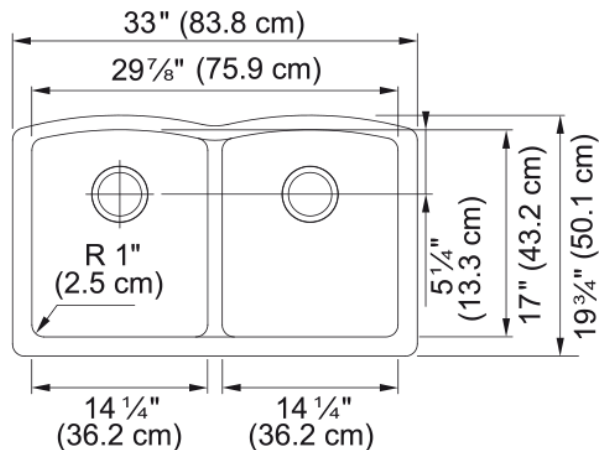

Ellipse Undermount Sink - ELG120MOC | 125.0384.310

Technical Data

Aspect

Sink type	Sink
Type of material	Granite
Number of bowls	2
Color	Mocha
Surface finish	None

Product Dimensions

Exterior size: right to left	33
Exterior size: front to back	19.638
Large bowl size: right to left	14.331
Large bowl size: front to back	16.89
Large bowl: depth	9.016
Small bowl size: right to left	14.331
Small bowl size: front to back	16.89
Small bowl: depth	9.016

Installation

Minimum cabinet size	36"
----------------------	-----

Product specifications

Installation type	Undermount
Drain hole	3 1/2"
Position of drainer	No drainer

Product identification

Product brand	FRANKE
Collection	Ellipse Usa
Certified by	CE