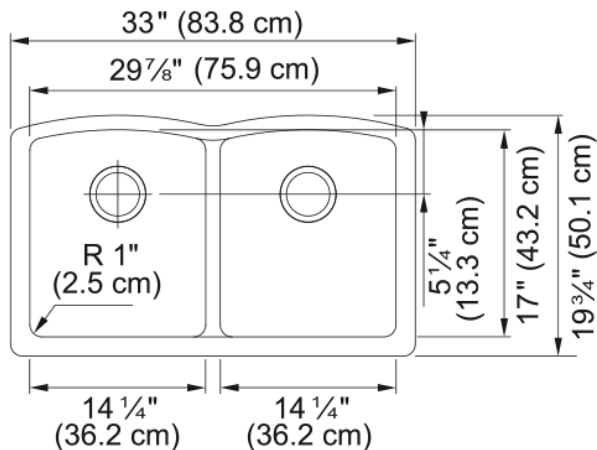

Ellipse Undermount Sink - ELG1200NY | 125.0384.309

Technical Data

Aspect

Sink type	Sink
Type of material	Granite
Number of bowls	2
Color	Onyx
Surface finish	None

Product Dimensions

Exterior size: right to left	32.992
Exterior size: front to back	19.606
Large bowl size: right to left	14.331
Large bowl size: front to back	16.89
Large bowl: depth	9.016
Small bowl size: right to left	14.331
Small bowl size: front to back	16.89
Small bowl: depth	9.016

Installation

Minimum cabinet size	36"

Product specifications

Installation type	Undermount
Drain hole	3 1/2"
Position of drainer	No drainer

Product identification

Product brand	FRANKE
Collection	Ellipse Usa
Certified by	CE

Features

Drainers number	No drainer
Product reversibility	No