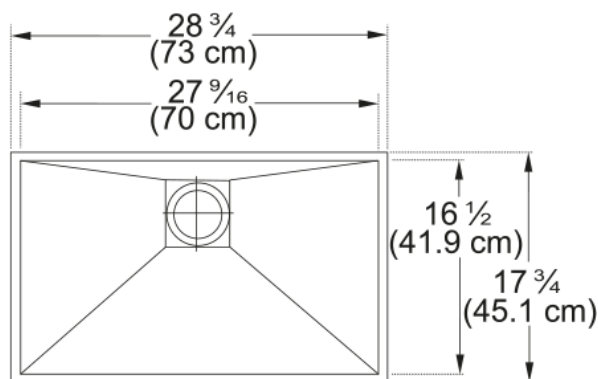

Peak Undermount Sink - PKX11028-WKC | 122.0672.202

28.75-in. x 17.75-in. Undermount 16 Gauge Stainless Steel Single Bowl Kitchen Sink. The Peak Workcenter sink is a complete kitchen solution featuring sink accessories exactly where you need them, built for the way professionals work. This workcenter includes all the prepping basics you need, including a cutting board, colander, and bottom grid that raises to create a higher-level workspace. With its clean lines and a modern silhouette, the Peak Workcenter sink brings unparalleled style and utility to any kitchen.

Aspect

Sink type	Sink
Type of material	Stainless steel
Number of bowls	1
Product color	Steel
Surface finish	Diamond

Product Dimensions

Length (right to left)	28.74
Width (front to back)	17.717
Large bowl size: right to left	27.559
Large bowl size: front to back	16.535
Large bowl: depth	9.843

Installation

Minimum cabinet size	33"
----------------------	-----

Product specifications

Installation type	Undermount
Drain hole	3 1/2"
Position of drainer	No drainer

Product identification

Brand	FRANKE
Product family	Mythos
Collection	Peak
Certified by	IAPMO